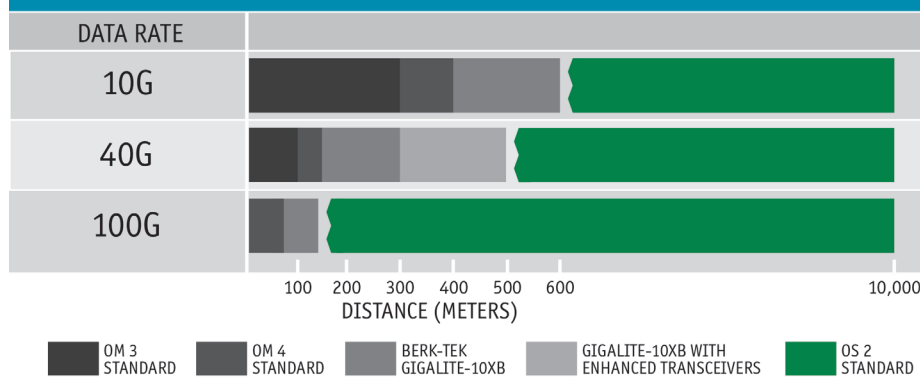

REDEFINE THE LIMITS

Single-mode fiber is considered to be bandwidth-unlimited, but with the higher cost of connectivity and optics, single-mode, as a solution, can be up to three times more expensive than multimode. To access Berk-Tek's easy-to-use Own the Link Cost Savings calculator, visit www.berktektransceivers.com.

Fiber Cable Part Numbering System

OS2 (SM): Tight Buffer, Indoor/Outdoor, OFNP or OFCP, Water Blocked, UV Resistant

CABLE FAMILY	+	CABLE OPTIONS	+	FIBER COUNT	+	FIBER TYPE	+	SUFFIX	+	COLOR	=		
Standard :	PD	+	P	+	024	+	AB0707	+	I/O	+	(YEL)	=	<i>PDP024AB0707-I/O(YEL)</i>
Armored :	PD	+	PK	+	024	+	AB0707	+	I/O	+	(YEL)	=	<i>PDPK024AB0707-I/O(YEL)</i>