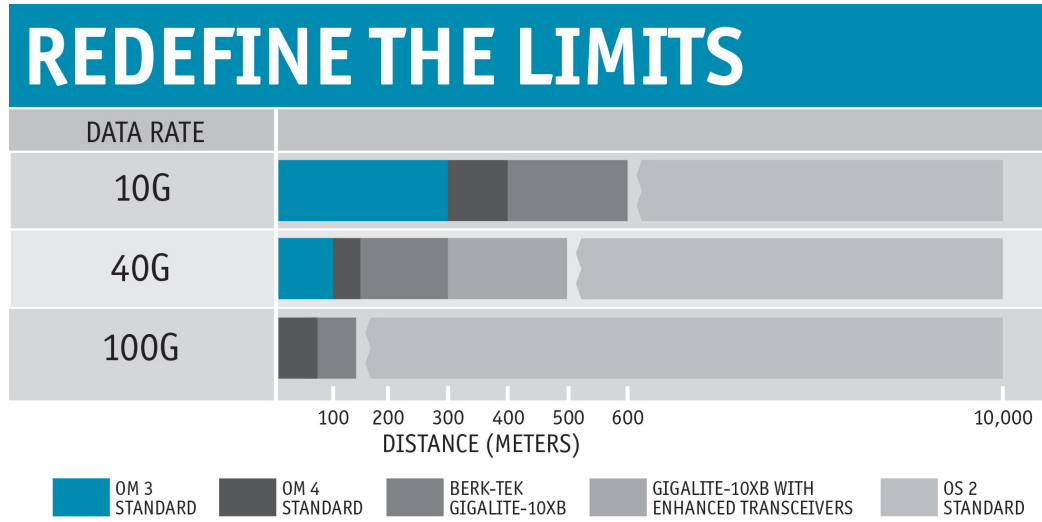

## OS2 (Single-Mode)

The ultimate choice for long-term installation (10yrs+) and supporting extremely high bandwidth with reach requirements up to 10,000 meters.

BERK-TEK

40/100/400Gbps 10,000 meters \$\$\$

BANDWIDTH

REACH

COST

## A low-cost, short-term solution

Recommended for short-term installations (5 years or less) supporting a limited number of 10Gbps network drops and a relatively low density of IP devices.