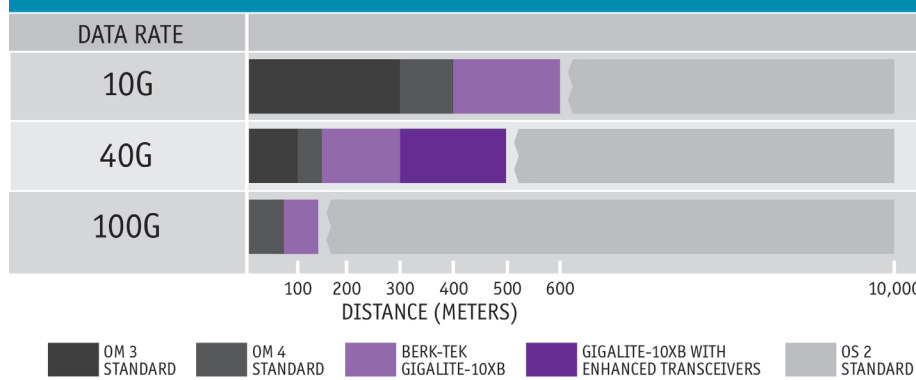

REDEFINE THE LIMITS

Berk-Tek GIGALite glass is uniquely designed with tighter tolerances than the standards. That means less insertion loss and up to 20% more power budget. For maximum flexibility and unsurpassed power budget, add Berk-Tek transceivers for a reach of up to 500 meters at 40G.

Fiber Cable Part Numbering System

OM4+ (XB): Tight Buffer, Indoor/Outdoor, OFNP or OFCP, Water Blocked, UV Resistant

CABLE FAMILY	+	CABLE OPTIONS	+	FIBER COUNT	+	FIBER TYPE	+	SUFFIX	+	COLOR	=	Part Number
Standard	+	P	+	024	+	XB3010/X5	+	I/O	+	C4(AQU)	=	PDP024XB3010/X5-I/O-C4(AQU)
Armored	+	PK	+	024	+	XB3010/X5	+	I/O	+	C4C5(AQU)	=	PDPK024XB3010/X5-I/O-C4C5(AQU)