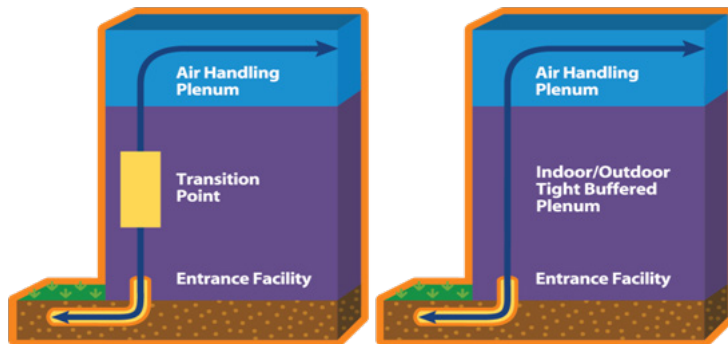

Tight-Buffer Inter-Building Backbone

Simplify with Berk-Tek

Plenum Indoor/Outdoor Cables

Installing fiber cables in the enterprise presents unique challenges for designers and contractors.

Berk-Tek's Plenum Indoor/Outdoor (I/O) Fiber Cables are designed for installation in Plenum or Riser environments, as well as Inter-building Backbone connections. They may connect equipment rooms **without the transition point needed when using traditional OSP cable.**

Berk-Tek's water-blocked, plenum I/O cables feature UV and fungus resistant jackets and an operating temperature down to -40° C. These thermoplastic jacketed cables are suitable for

Plenum I/O: No Transition Point Required

Traditional OSP Inter-Building Backbone