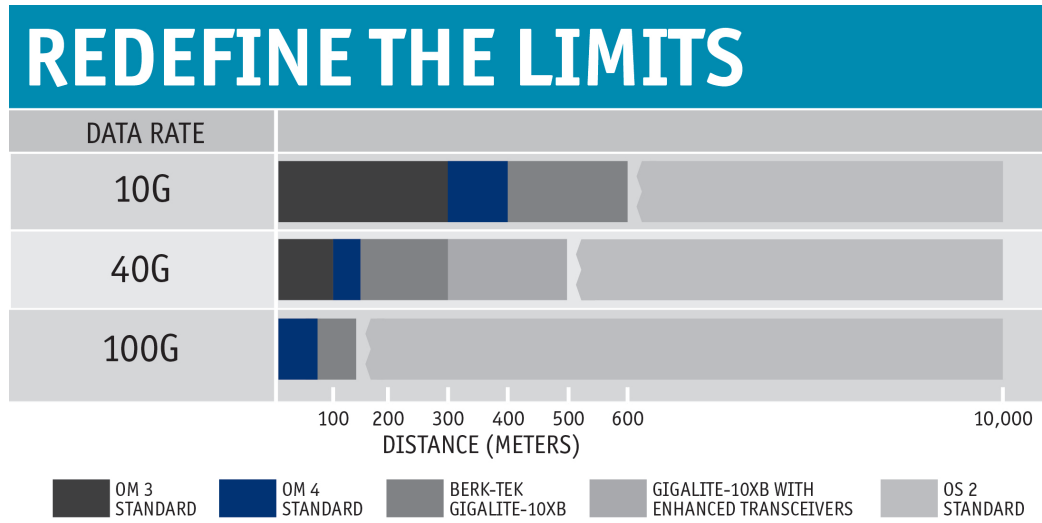

OM4 (FB Optical Fiber)

A good choice for longer-term installations

A good choice for longer-term installations (5-10 years) supporting a sizable number of 10Gbps network drops and a medium density of IP devices.

Fiber Cable Part Numbering System

OM4 (FB): Tight Buffer, Indoor/Outdoor, OFNP or OFCP, Water Blocked, UV Resistant

CABLE FAMILY	+	CABLE OPTIONS	+	FIBER COUNT	+	FIBER TYPE	+	SUFFIX	+	COLOR	=	Part Number
Standard	+	P	+	024	+	FB3010/F5	+	I/O	+	C4(AQU)	=	PDP024FB3010/F5-I/O-C4(AQU)
Armored	+	PK	+	024	+	FB3010/F5	+	I/O	+	C4C5(AQU)	=	PDPK024FB3010/F5-I/O-C4C5(AQU)